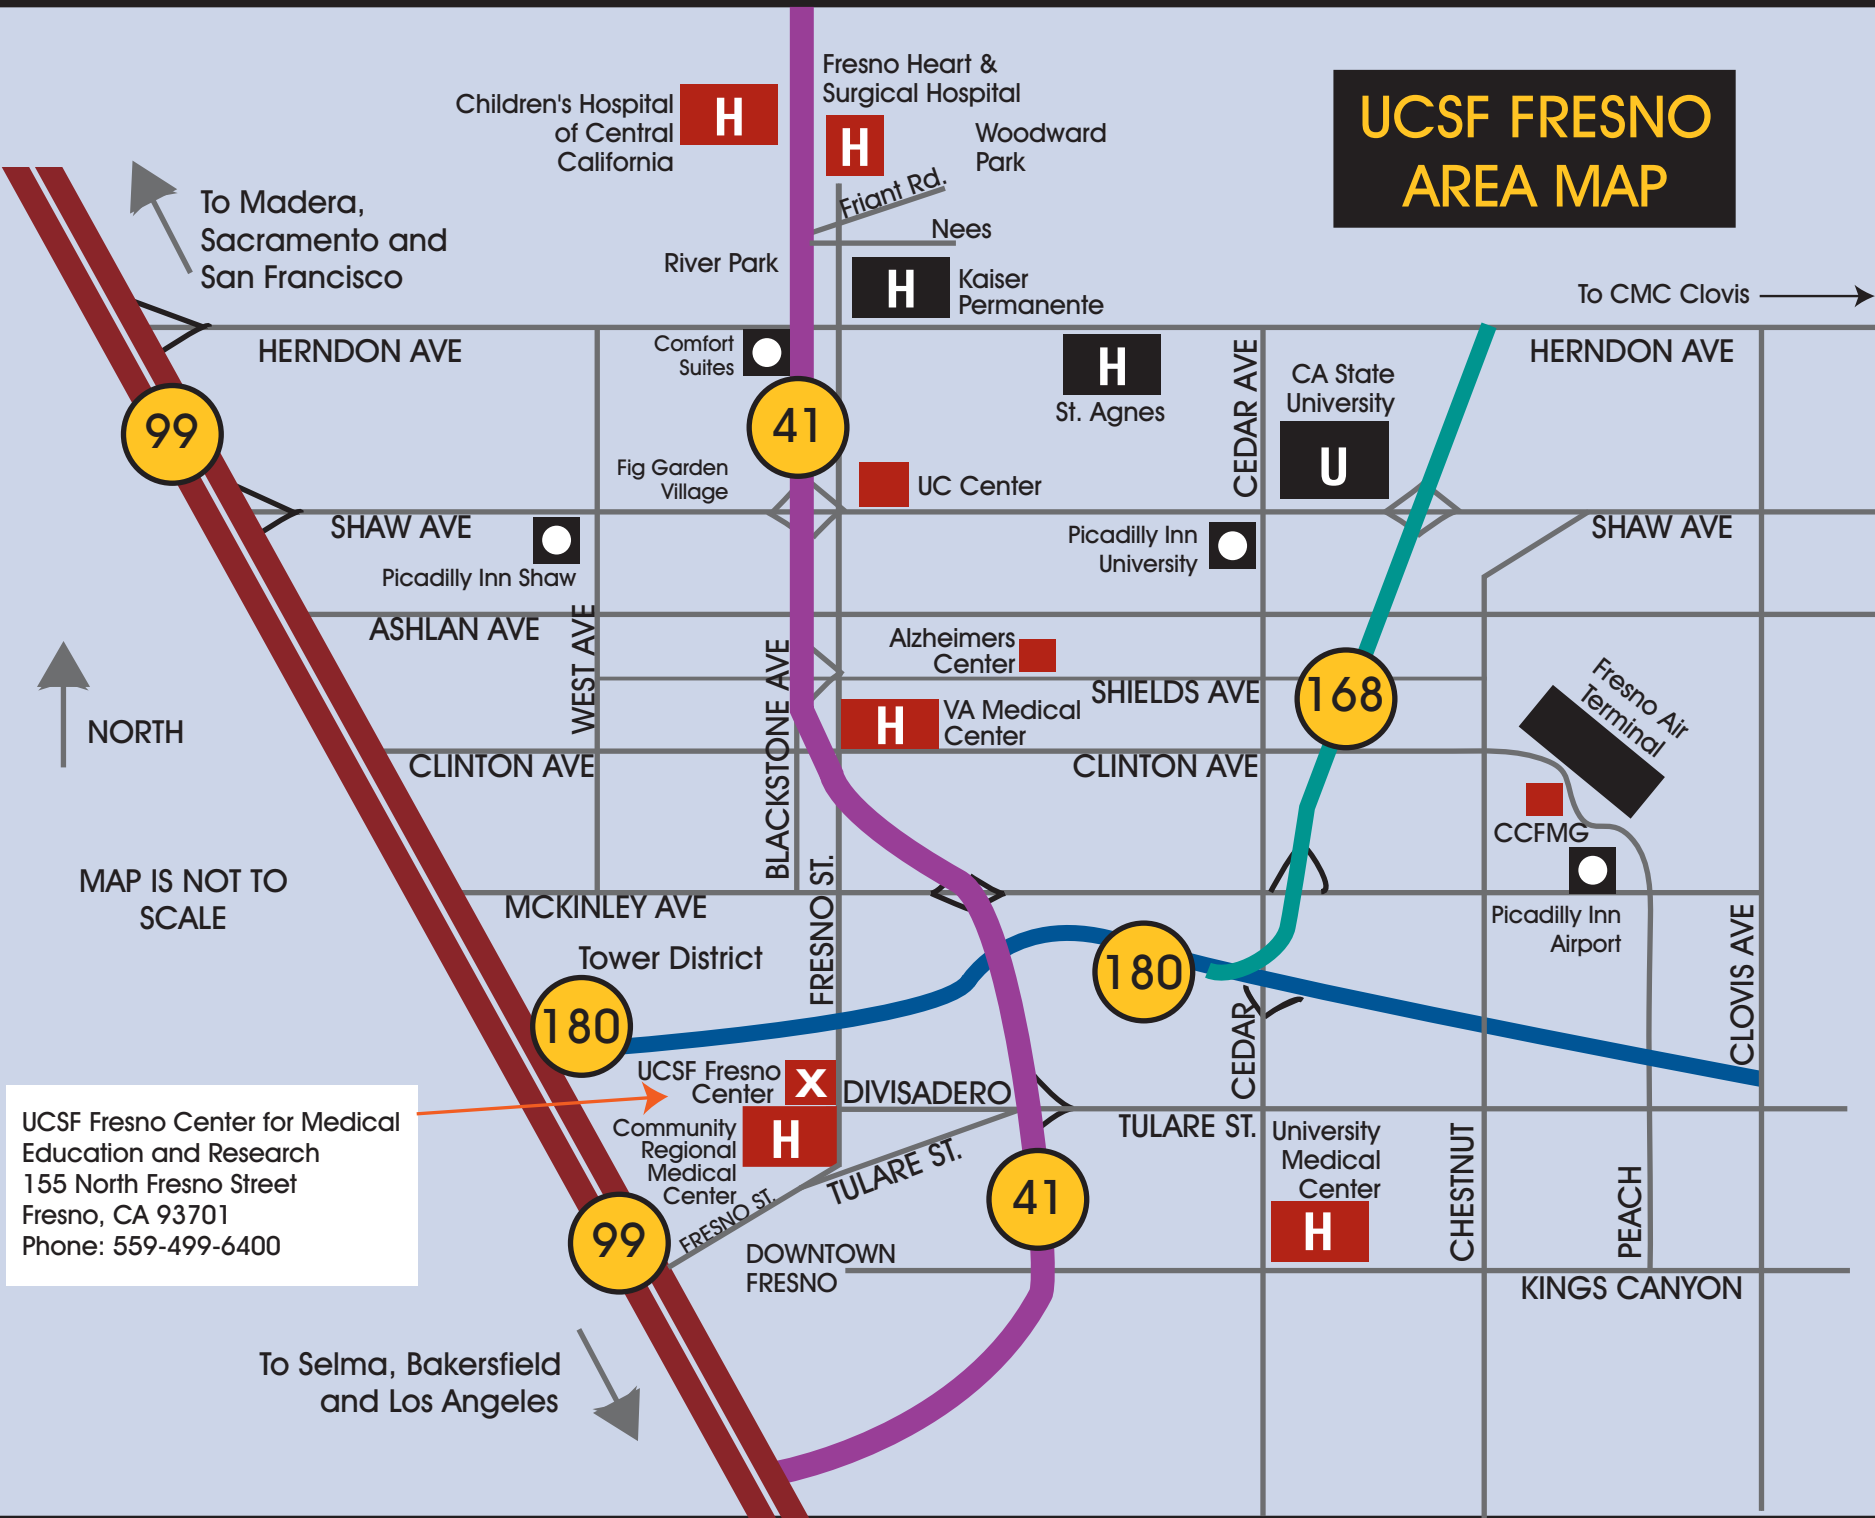

UCSF FRESNO AREA MAP

Children's Hospital of Central California **H**
Fresno Heart & Surgical Hospital **H**
Woodward Park
Friant Rd.
Nees
River Park
Kaiser Permanente **H**

To Madera, Sacramento and San Francisco

41

99

SHAW AVE

SHAW AVE

ASHLAN AVE

SHIELDS AVE

CLINTON AVE

CLINTON AVE

UCSF Fresno Center **X**

Community Regional Medical Center **H**

DIVISADERO

DOWNTOWN FRESNO

TULARE ST.

University Medical Center **H**

CHESTNUT

PEACH

Alzheimers Center **H**
VA Medical Center **H**

Picadilly Inn University

Picadilly Inn Shaw

WEST AVE

River Park

Nees

Woodward Park