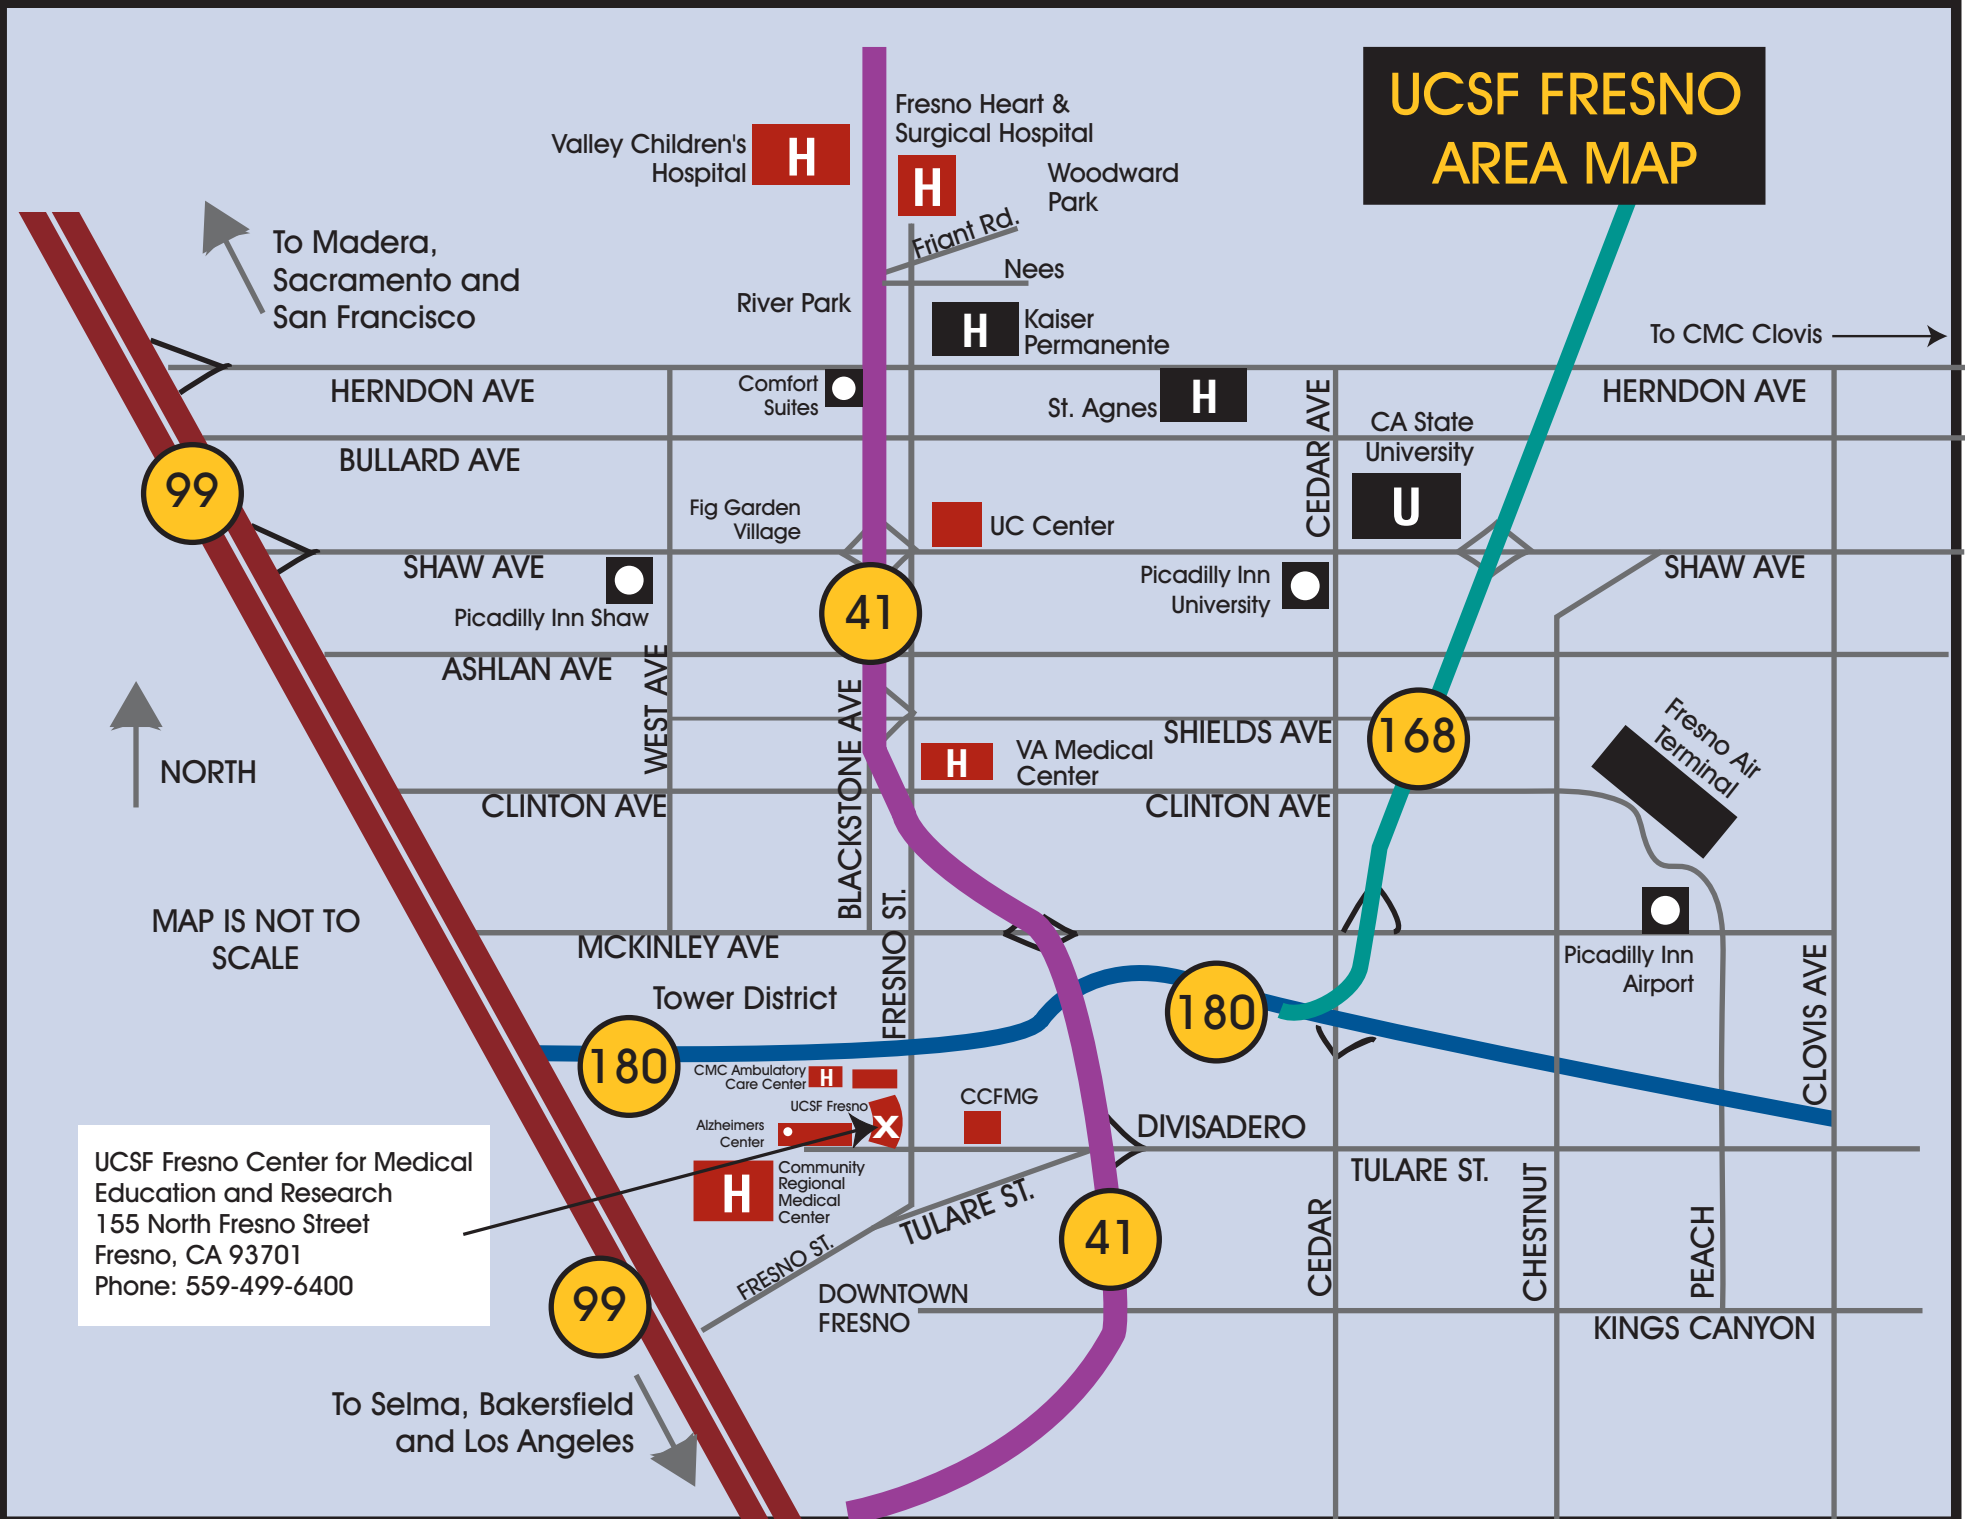

UCSF FRESNO AREA MAP

UCSF Fresno Center for Medical Education and Research
155 North Fresno Street
Fresno, CA 93701
Phone: 559-499-6400

MAP IS NOT TO SCALE

99

41

168

180

180

41

99

To Madera, Sacramento and San Francisco

To CMC Clovis

To Selma, Bakersfield and Los Angeles

NORTH